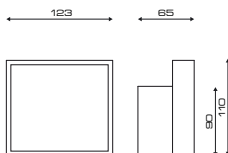

COLORI STANDARD/ STANDARD COLORS

- Bianco opaco
  White matt

- Nero lucido
  Gloss black