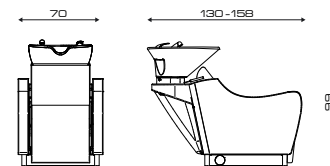

Fisso
Fix

Relax
Relax

Jet
Jet

ACCESSORI/ACCESSORIES

Pedallera Up/Down
Foot control Up/Down

Pedallera Jet
Jet foot control

Mixer termostatico
Thermost. water mixer

Vaschetta di servizio
Link bowl