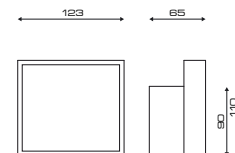

COLORI STANDARD/ STANDARD COLORS

- Bianco opaco
  White matt

- Nero lucido
  Gloss black