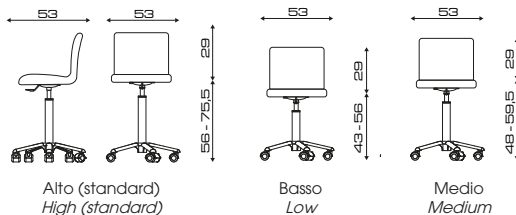

DEE

Cod. 195

COD. 945

LEAF

Cod. 192

150.CR

Cod. 150.CR