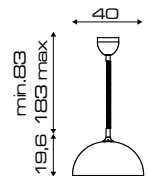

Art. 745-MB
Marmo bianco opaco
Matt white marble

Art. 745-OR
Oro opaco
Matt gold

Art. 745-CO
Corten
Corten

HIGHLINE

Cod. 898

SPOT

Cod. 135

WALLY