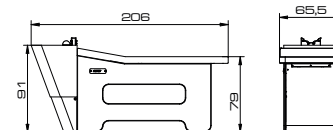

MODELLI/MODELS

Cod. 550 + MOT + THERMIC + BOT + LED

VERSIONI/VERSIONS

Cod. 550

Spalla basic
Basic sides

Cod. 550 + LED + MOT

Spalla basic con luce, schienale comfort
Basic sides with lighting, comfort backrest