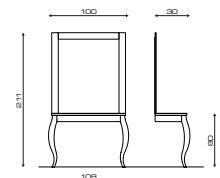

COLORI/COLORS

Bianco lucido
Gloss white

Nero lucido
Gloss black