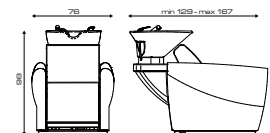

Pedaliere Up/Down
Foot control Up/Down

Pedaliere Jet
Jet foot control

Mixer termostatico
Thermost. water mixer

Vaschetta di servizio
Link bowl

MODELLI/MODELS

ACCESSORI/ACCESSORIES

Pedallera Up/Down
Foot control Up/Down