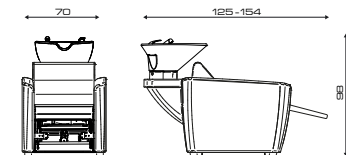

ZONE WASH PRO

Cod. 541

MODELLI/MODELS

ACCESSORI/ACCESSORIES

- Pedaliera Up/Down
  Foot control Up/Down

- Pedaliera Jet
  Jet foot control

- Mixer termostatico
  Thermost. water mixer

- Vaschetta di servizio
  Link bowl