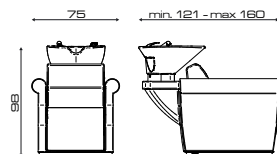

LONDRA WASH

Cod. 547

MODELLI/MODELS

Cod. 547

Cod. 547 + OPTIMA

ACCESSORI/ACCESSORIES

Pedaliera Up/Down
Foot control Up/Down

Pedaliera Jet
Jet foot control

Mixer termostatico
Thermost. water mixer

Vaschetta di servizio
Link bowl