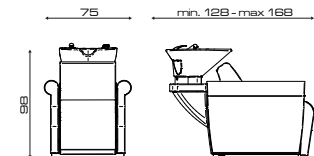

LONDRA FIRST

Cod. 548P

MODELLI/MODELS

Relax
Relax

Jet
Jet

ACCESSORI/ACCESSORIES

Pedaliera Up/Down
Foot control Up/Down

Pedaliera Jet
Jet foot control

Mixer termostatico
Thermost. water mixer

Vaschetta di servizio
Link bowl