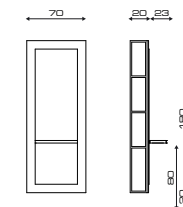

Portaphon estraibile
Retractable hair dryer holder

MODELLI/MODELS

ACCESSORI/ACCESSORIES

Portaphon estraibile
Retractable hair dryer holder

MAGNUM

Cod. 847.F

MODELLI/MODELS

ACCESSORI/ACCESSORIES