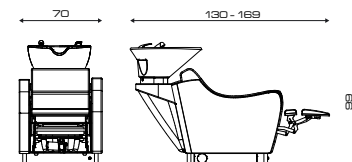

WEN OPTIMA

Cod. 519B

MODELLI/MODELS

Fisso
Fix

Relax
Relax

Jet
Jet

ACCESSORI/ACCESSORIES

Pedaliera Up/Down
Foot control Up/Down

Pedaliera Jet
Jet foot control

Mixer termostatico
Thermost. water mixer

Vaschetta di servizio
Link bowl