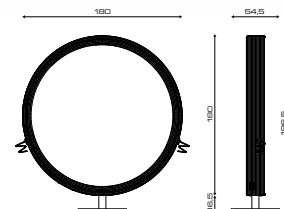

AURA

Cod. 840

Cod. 130

Cod. 130G

GOLD

ACCESSORI/ACCESSORIES

illuminazione
Light

Portaphon
Hair dryer holder

Supplemento colore nero opaco
At extra charge matt black colour