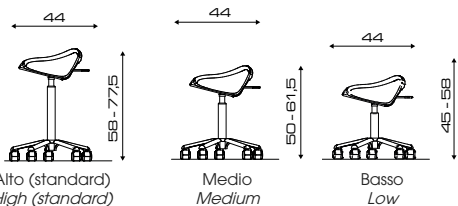

DEE

Cod. 195

COD. 945

LEAF

Cod. 192

150.CR

Cod. 150.CR