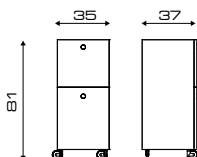

ACCESSORI/ACCESSORIES

Art. 968
Portaphon
Hair dryer holder