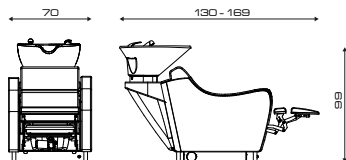

WEN CLASSIC

Cod. 519

MODELLI/MODELS

ACCESSORI/ACCESSORIES

Pedaliere Up/Down
Foot control Up/Down

Pedaliere Jet
Jet foot control

Mixer termostatico
Thermost. water mixer

Vaschetta di servizio
Link bowl