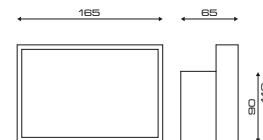

COLORI STANDARD/ STANDARD COLORS

Nero lucido
Gloss black