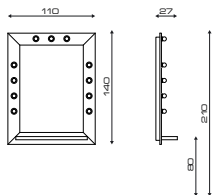

ACCESSORI/ACCESSORIES

Illuminazione
Light