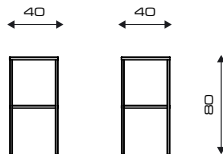

COCKTAIL

Cod. 203