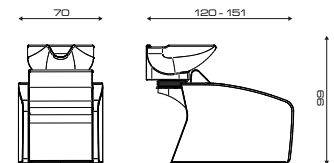

ACCESSORI/ACCESSORIES

Pedaliera Up/Down
Foot control Up/Down

Pedaliera Jet
Jet foot control

Mixer termostatico
Thermost. water mixer