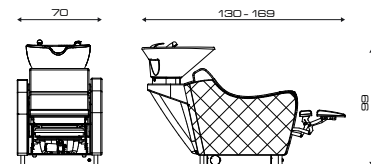

Fisso
Fix

Relax
Relax

Jet
Jet

ACCESSORI/ACCESSORIES

Pedallera Up/Down
Foot control Up/Down

Pedallera Jet
Jet foot control

Mixer termostatico
Thermost. water mixer

Vaschetta di servizio
Link bowl