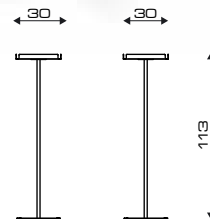

LINK

Cod. 202