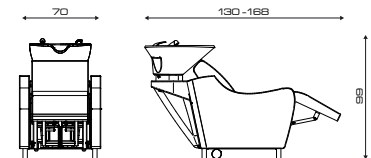

ACCESSORI/ACCESSORIES

Pedaliera Up/Down
Foot control Up/Down

Pedaliera Jet
Jet foot control

Mixer Termostatico
Thermost. water mixer

Vaschetta di servizio
Link bowl