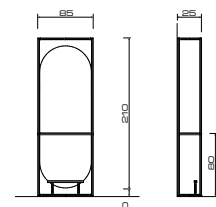

COLORE STANDARD/ STANDARD COLOR

Argilla
Clay