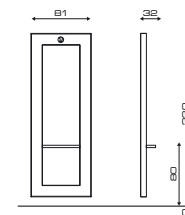

Supplemento colore nero opaco
At extra charge matt black colour

KING TECNO

Cod. 931

MODELLI/MODELS

ACCESSORI/ACCESSORIES

Portaphon estraibile
Retractable hair dryer holder

BELLEVUE

Cod. 890 - Cod. 892N