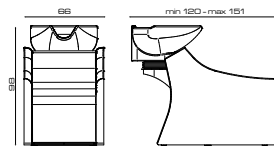

ACCESSORI/ACCESSORIES

Pedallera Up/Down
Foot control Up/Down

Pedallera Jet
Jet foot control

Mixer termostatico
Thermost. water mixer