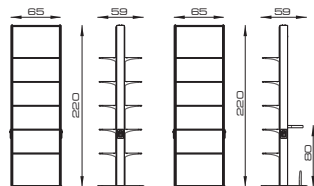

FRAM EXPO

Cod. 952 - Cod. 951

MODELLI/MODELS

IMAGES
P.96

ACCESSORI/ACCESSORIES

Kit Luci incluso
Light Kit Included