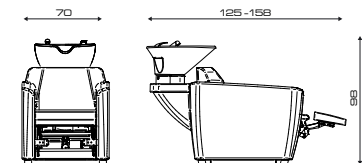

ZONE WASH

Cod. 531P

MODELLI/MODELS

Fisso
Fix

Relax
Relax

Jet
Jet

ACCESSORI/ACCESSORIES

Pedaliera Up/Down
Foot control Up/Down

Pedaliera Jet
Jet foot control

Mixer termostatico
Thermost. water mixer

Vaschetta di servizio
Link bowl