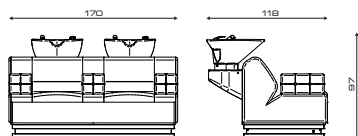

ACCESSORI/ACCESSORIES

Illuminazione
Light

Mixer termostatico
Thermost. water mixer

Vaschetta di servizio
Link bowl