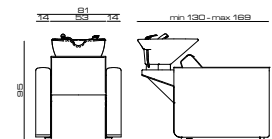

TRESOR FIRST

Cod. 510P

MODELLI/MODELS

ACCESSORI/ACCESSORIES

Pedaliera Up/Down
Foot control Up/Down

Pedaliera Jet
Jet foot control

Mixer termostatico
Thermost. water mixer

Bracciolo SLIM
Armrest SLIM

Bracciolo MID
Armrest MID