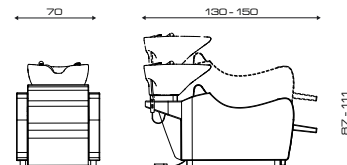

WEN LIFT

Cod. 542P

MODELLI/MODELS

Relax
Relax

Jet
Jet

ACCESSORI/ACCESSORIES

Mixer termostatico
Thermost. water mixer

Pedaliera Up/Down
Foot control Up/Down

Pedaliera Jet
Jet foot control