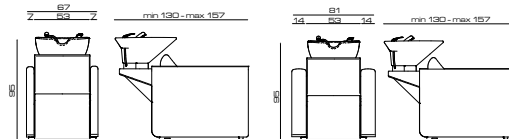

Pedaliere Jet
Jet foot control

Mixer termostatico
Thermost. water mixer

Bracciolo SLIM
Armrest SLIM

Bracciolo MID
Armrest MID

TRESOR FIRST

Cod. 510P

MODELLI/MODELS

ACCESSORI/ACCESSORIES