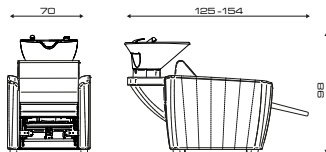

MODELLI/MODELS

NEWS

ACCESSORI/ACCESSORIES

Pedallera Up/Down
Foot control Up/Down

Pedallera Jet
Jet foot control

Mixer termostatico
Thermost. water mixer

Vaschetta di servizio
Link bowl

ZONE WASH