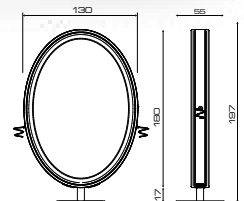

VISION HAIR

Cod. 960

Cod. 130

Cod. 130G

GOLD

ACCESSORI/ACCESSORIES

illuminazione
Light

Portaphon
Hair dryer holder

Supplemento colore nero opaco
At extra charge matt black colour